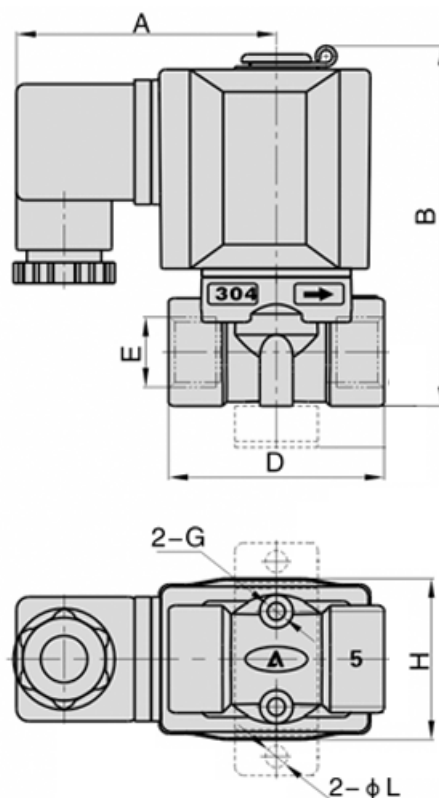

Data Sheet

Article number: 582W05010EG

Description: Fluid ventil - 2/2 NC, D22W05010E - AC24VG
port 3/8" - Lysning 5,0 direkte styret, messing

Measures

A = 62,7

B = 87.0

D = 52

E = G 3/8"

H = 39.0